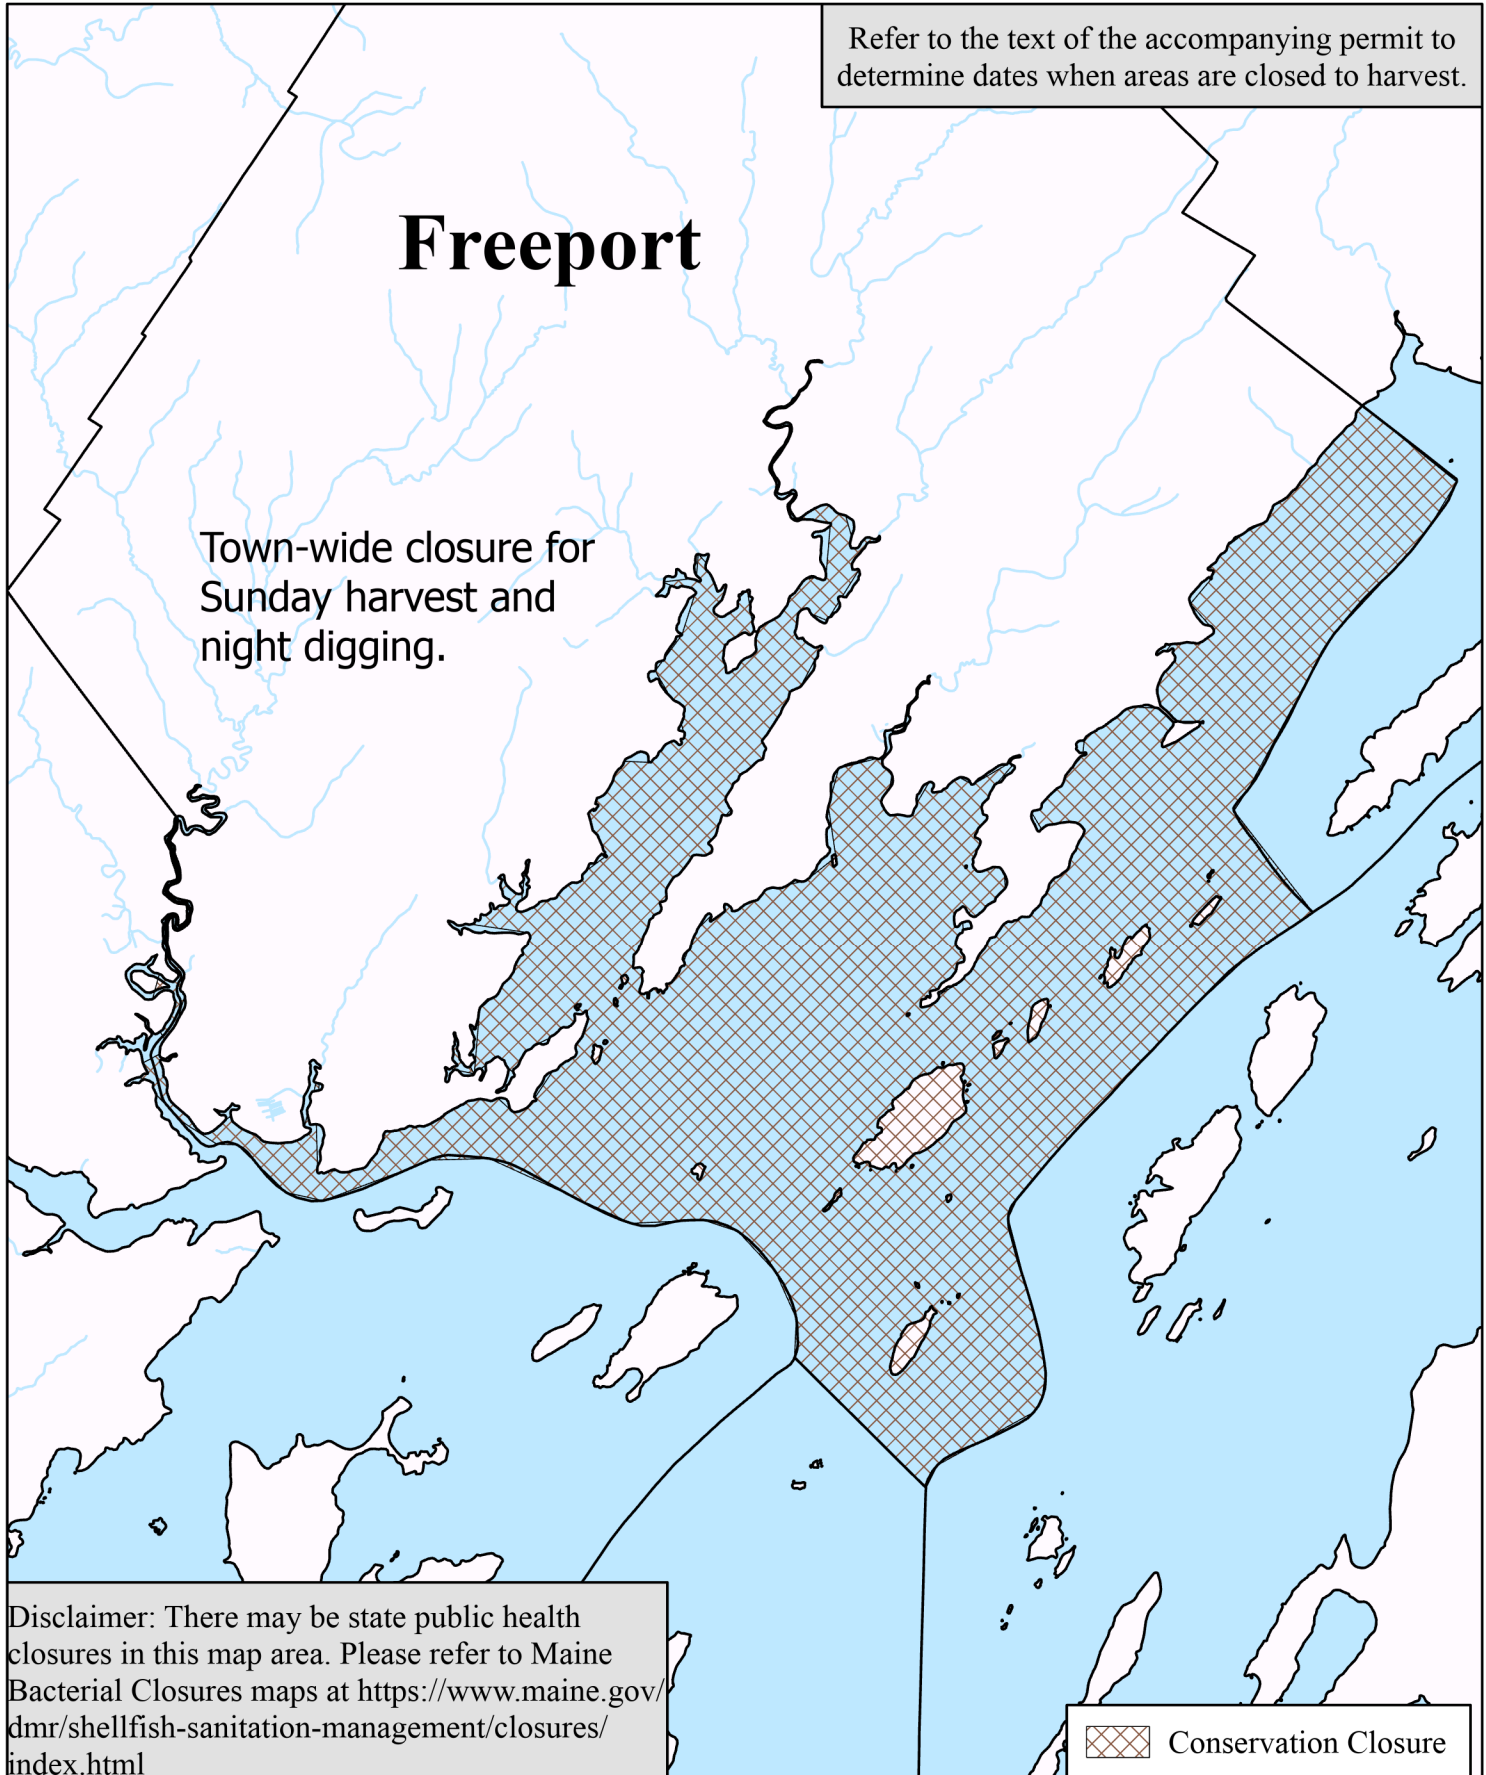

Maine Department of Marine Resources

Freeport

Municipal Conservation Closures

Refer to the text of the accompanying permit to determine dates when areas are closed to harvest.

Freeport

Town-wide closure for Sunday harvest and night digging.

Disclaimer: There may be state public health closures in this map area. Please refer to Maine Bacterial Closures maps at <https://www.maine.gov/dmr/shellfish-sanitation-management/closures/index.html>

 Conservation Closure